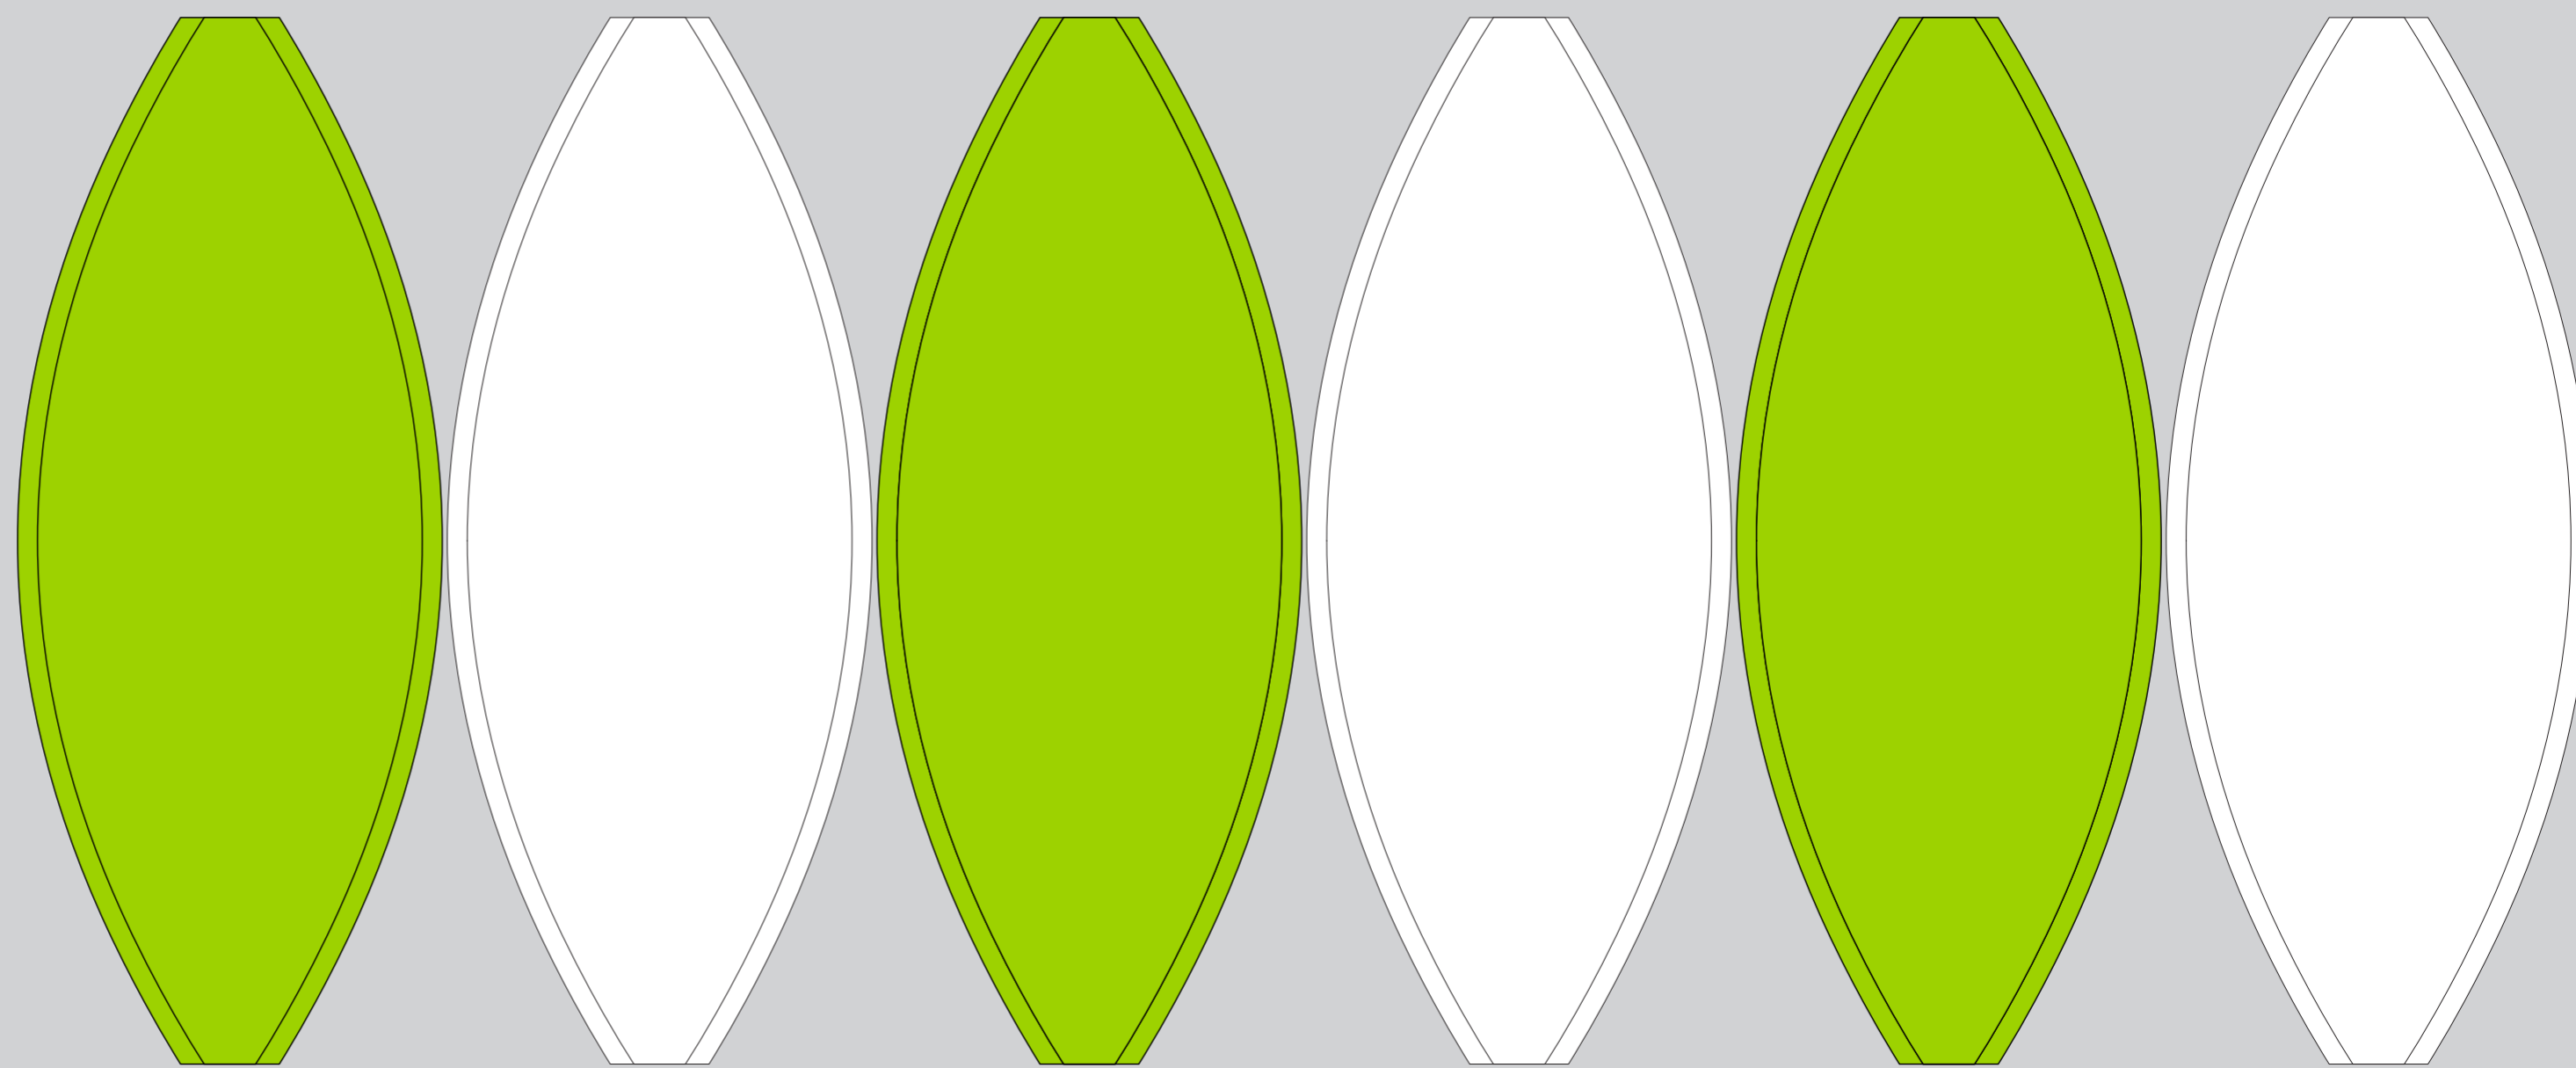

Impression of end result

Colour(s) of item: green/white

Colour(s) of imprint:

Size of imprint: 300 x 120 mm

Position of imprint: centered on 1 panel

25%

Artwork