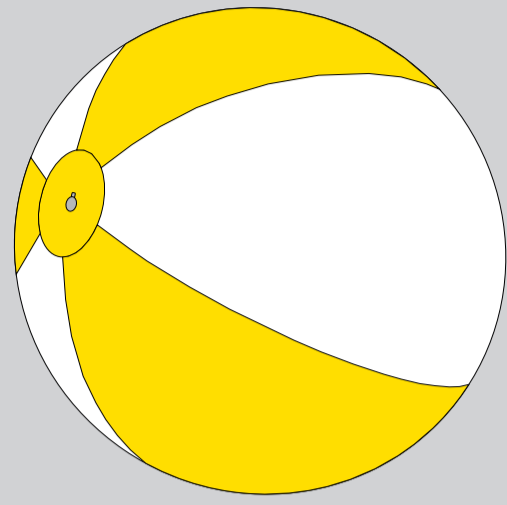

**Impression of end result**

Colour(s) of item: yellow/white

Colour(s) of imprint:

Size of imprint: 180 x 70 mm

Position of imprint: centered on 1 white panel

25%

**Artwork**