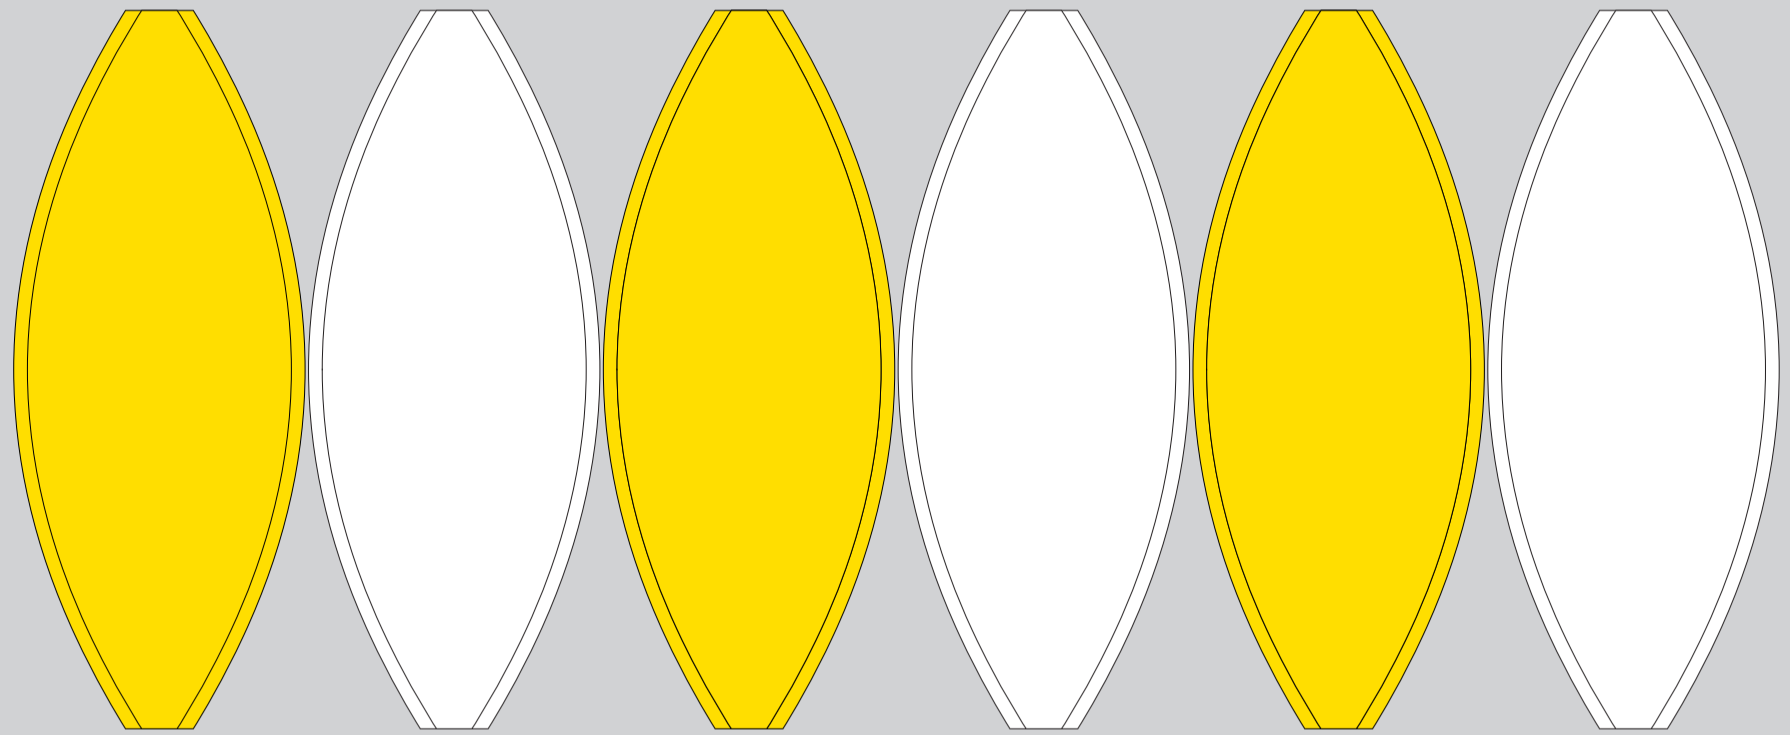

**Impression of end result**

Colour(s) of item: yellow/white

Colour(s) of imprint:

Size of imprint: 180 x 70 mm

Position of imprint: centered on 1 white panel

25%

**Artwork**